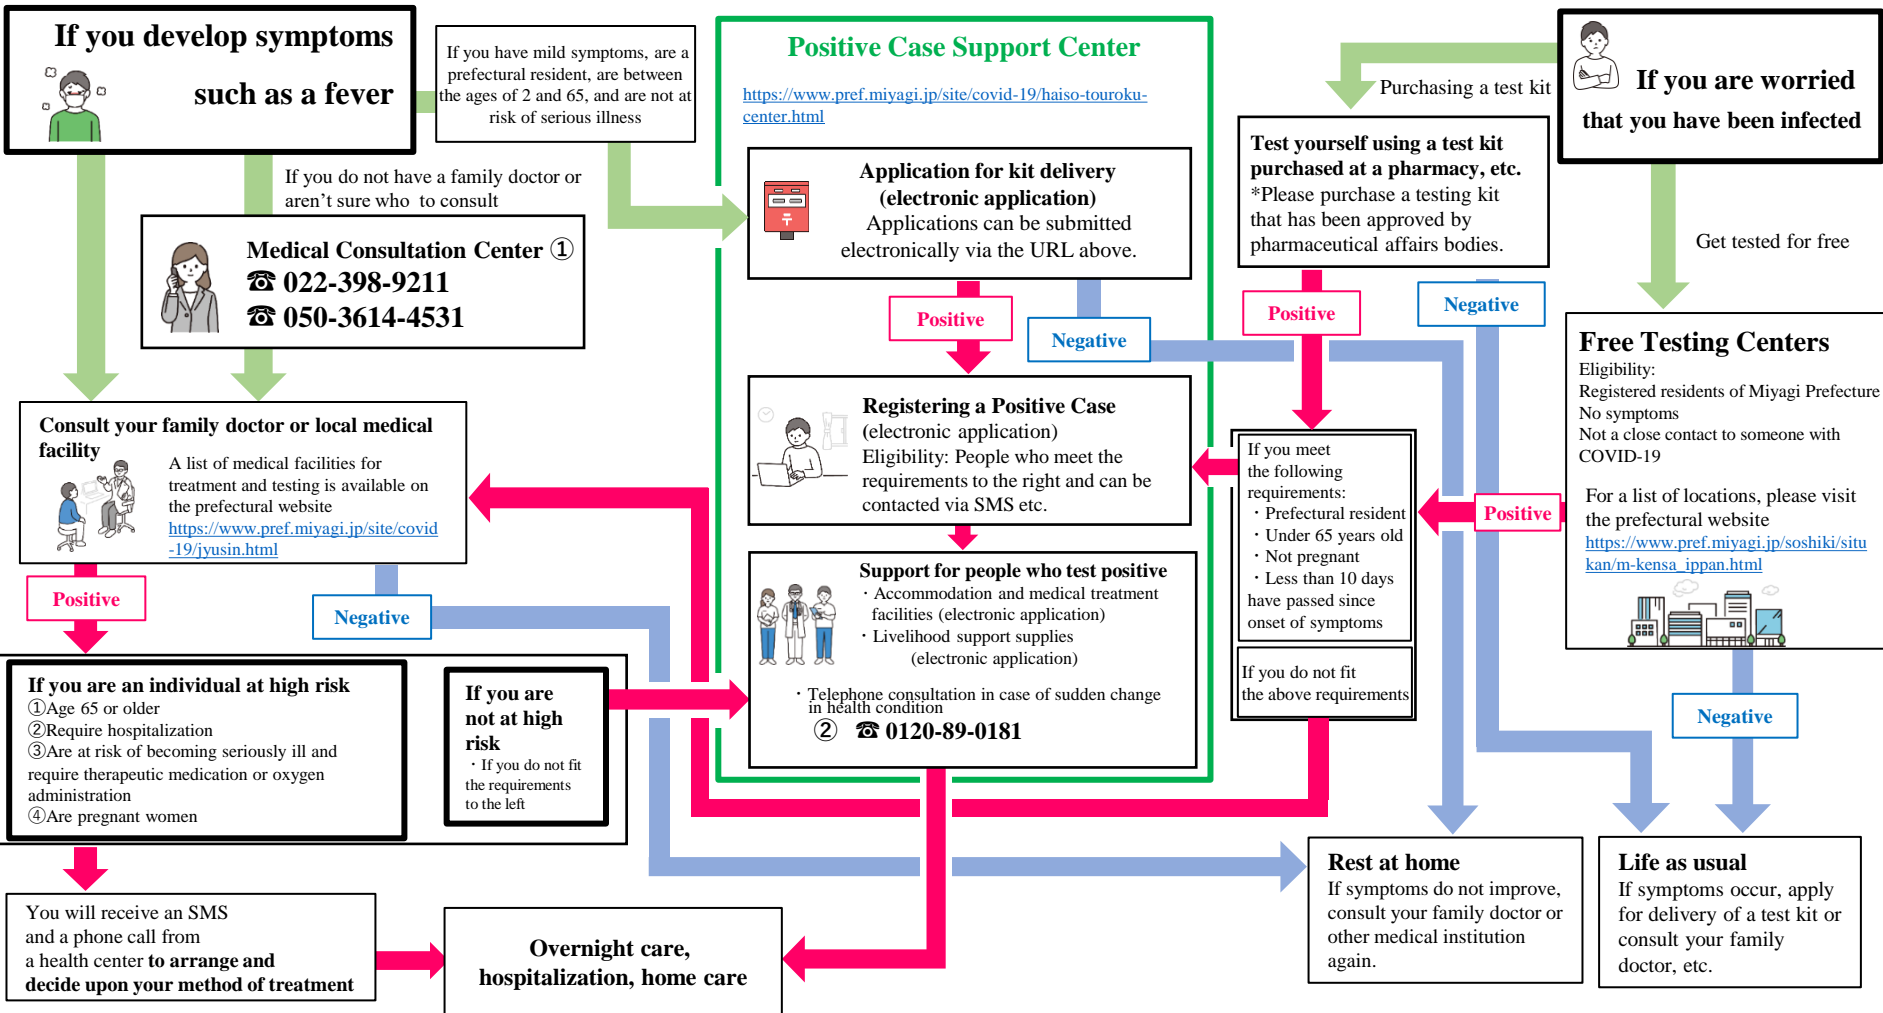

# For Prefectural Residents ~What to do when you think you've been infected with COVID-19~

※The handling and contact information are different for residents of Sendai City. Please check the Sendai City website for details.

① 24 hours a day / every day: English, Chinese, Korean, Spanish, Portuguese, Japanese  
Monday to Friday 8:30AM - 6PM: Thai, Nepali, Vietnamese, Russian, Tagalog, Indonesian, Hindi

② 24 hours a day / every day: English, Chinese, Korean, Spanish, Portuguese, French, Vietnamese, Japanese